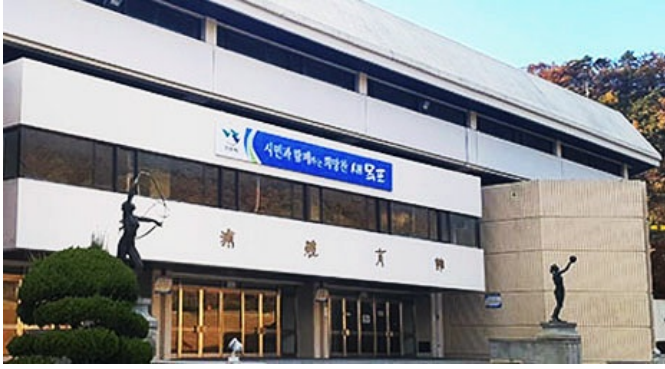

목포시

Web Contents

2018년 01월 20일 21시 30분

목차

| | |
|--------------------------------|---|
| 목차 | 2 |
| Sports Facility | 4 |
| Mokpo Indoor Gymnasium | 4 |
| Mokpo Indoor Swimming Pool | 4 |
| Yudal Stadium | 4 |
| Bujusan Mountain Sports Center | 4 |

Mokpo Indoor Gymnasium

- Location: 286 (Sang-dong), Daeyang-ro, Mokpo-si
- Site area: 24,780m²
- Court area: 34m×47m
- Capacity: 5,500 persons (seats: 3,916)

Mokpo Indoor Swimming Pool

- Location: 286 (Sang-dong), Daeyang-ro, Mokpo-si
- Standard: 50m×25m pool, 10 lanes
- Stand: 1,178 seats