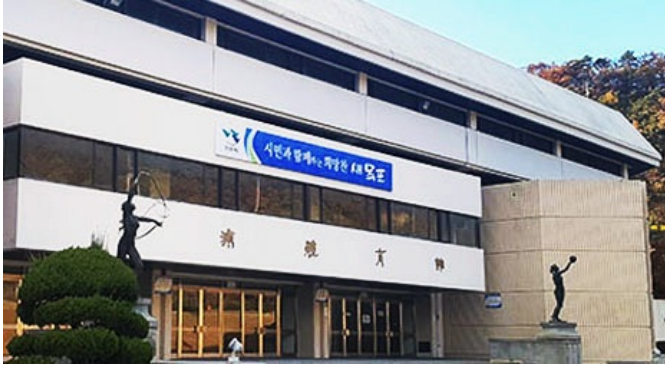

# 목차

목차	2
Sports Facility	4
Mokpo Indoor Gymnasium	4
Mokpo Indoor Swimming Pool	4
Yudal Stadium	4
Bujusan Mountain Sports Center	4

### Mokpo Indoor Gymnasium

- Location: 286 (Sang-dong), Daeyang-ro, Mokpo-si
- Site area: 24,780m<sup>2</sup>
- Court area: 34m×47m
- Capacity: 5,500 persons (seats: 3,916)

### Mokpo Indoor Swimming Pool

- Location: 286 (Sang-dong), Daeyang-ro, Mokpo-si
- Standard: 50m×25m pool, 10 lanes
- Stand: 1,178 seats