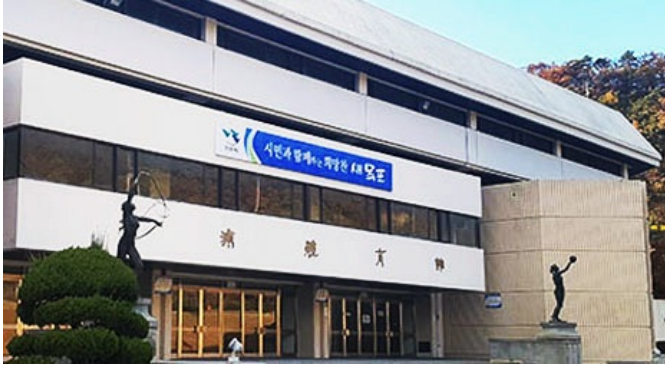

Web Contents

2018년 06월 22일 19시 56분

목차

목차	2
Sports Facility	4
Mokpo Indoor Gymnasium	4
Mokpo Indoor Swimming Pool	4
Yudal Stadium	4
Bujusan Mountain Sports Center	4

Mokpo Indoor Gymnasium

- Location: 286 (Sang-dong), Daeyang-ro, Mokpo-si
- Site area: 24,780m²
- Court area: 34m×47m
- Capacity: 5,500 persons (seats: 3,916)

Mokpo Indoor Swimming Pool

- Location: 286 (Sang-dong), Daeyang-ro, Mokpo-si
- Standard: 50m×25m pool, 10 lanes
- Stand: 1,178 seats

Yudal Stadium

- Location: 101 (Yongdang-dong), Yongdang-ro, Mokpo-si
- Site area: 67,582.9m²
- Standard: 69×97m lawn field, 400m urethane track x 8 lanes