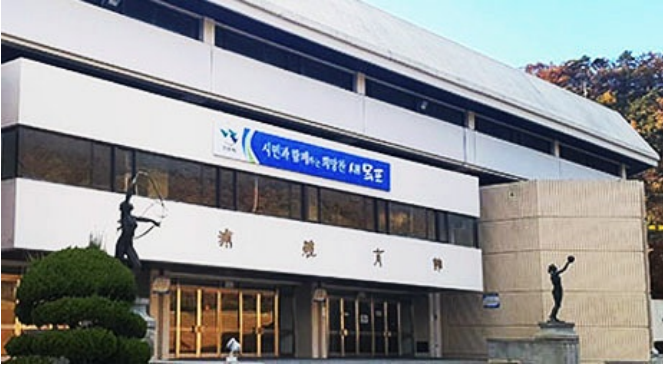

 목포시

### Mokpo Indoor Gymnasium

- Location: 286 (Sang-dong), Daeyang-ro, Mokpo-si
- Site area: 24,780m<sup>2</sup>
- Court area: 34m×47m
- Capacity: 5,500 persons (seats: 3,916)

### Mokpo Indoor Swimming Pool

- Location: 286 (Sang-dong), Daeyang-ro, Mokpo-si
- Standard: 50m×25m pool, 10 lanes
- Stand: 1,178 seats