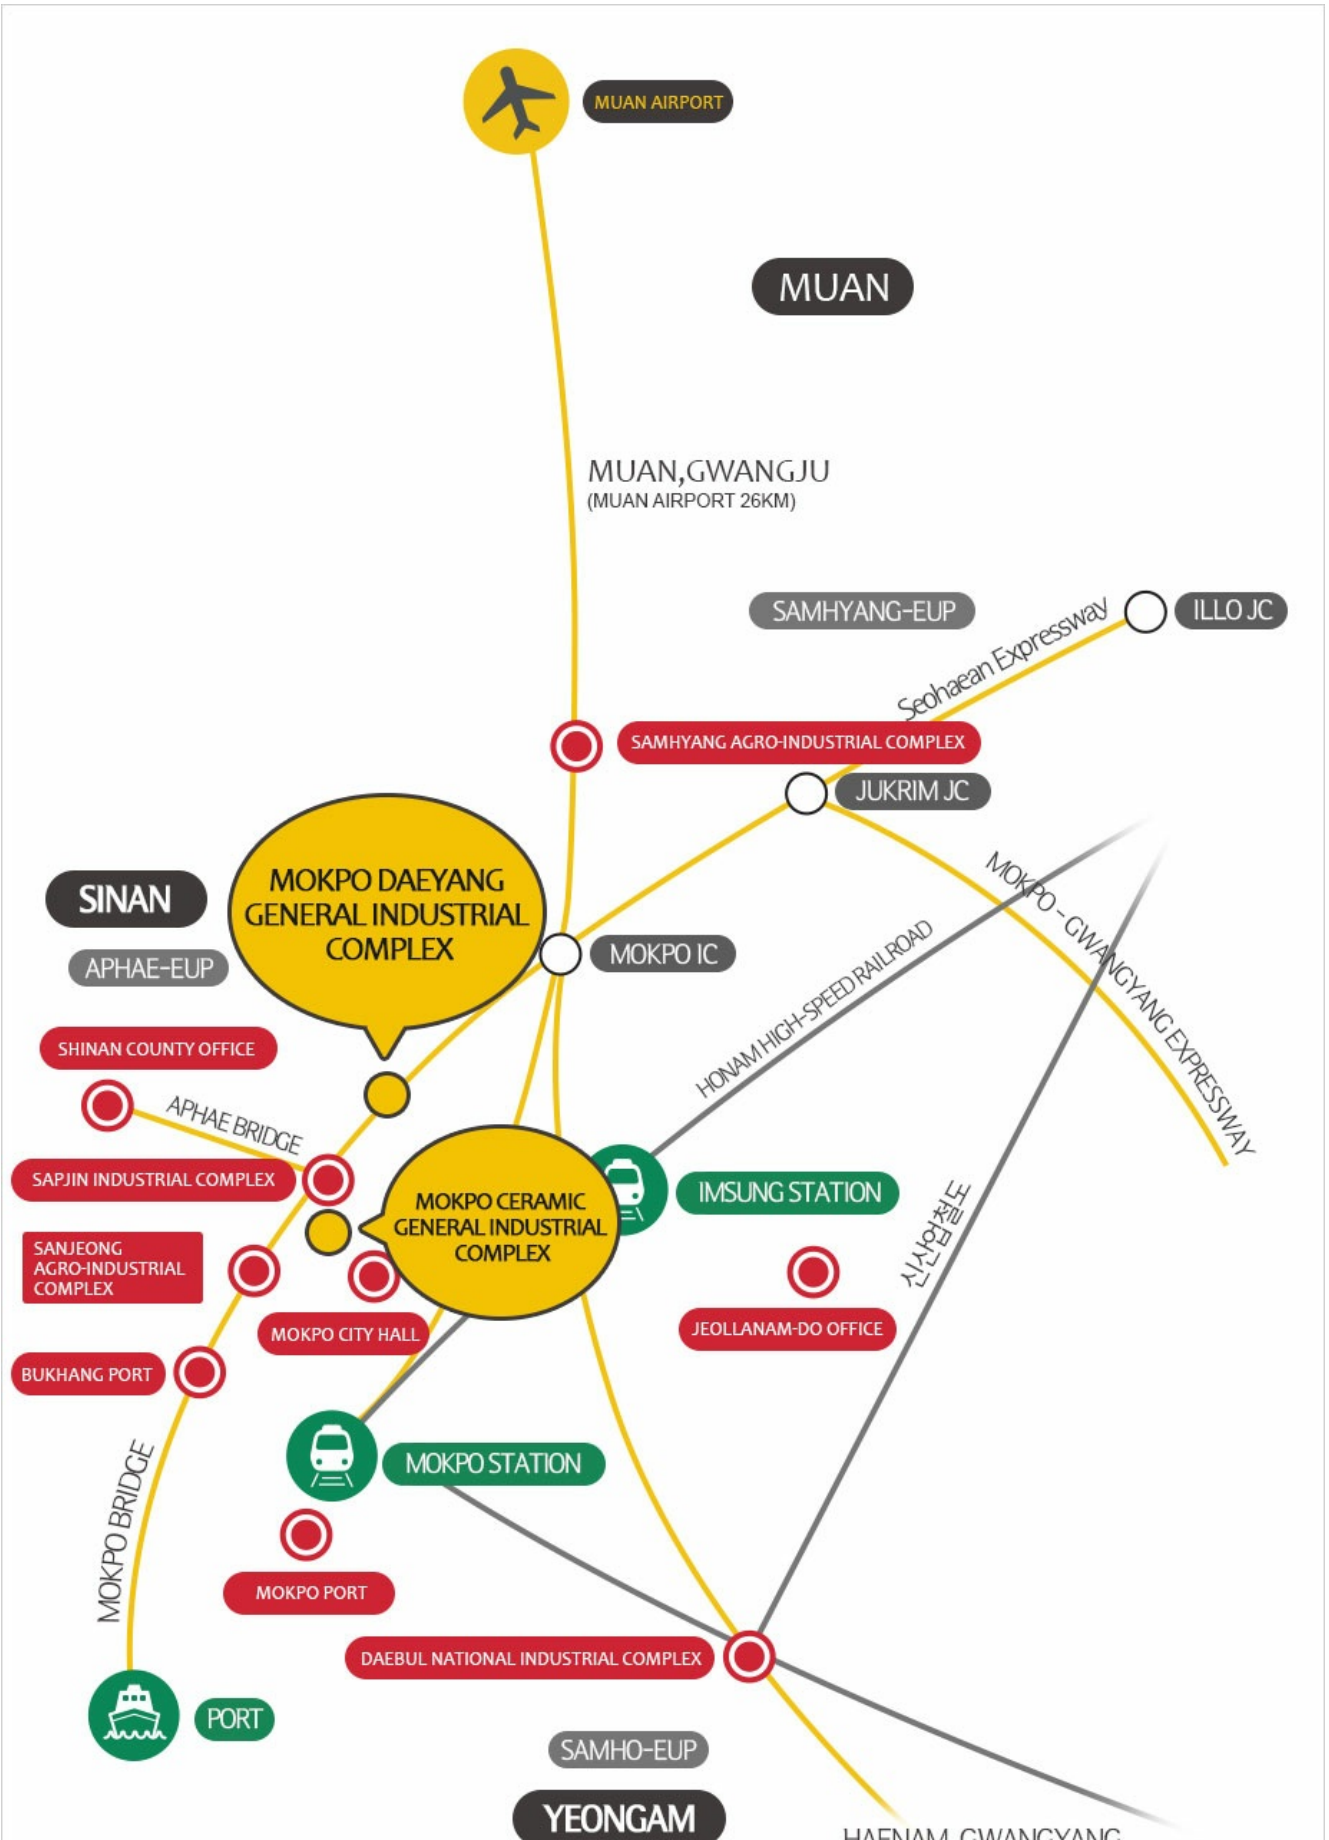

 목포시

Web Contents

2018년 07월 18일 06시 25분

목차

목차	2
Industrial Complex Location	3
Inquiry on distribution	4

Inquiry on distribution

Mokpo City Office of Industries: 061-270-8133, 8134

COPYRIGHT © MOKPO-SI. ALL RIGHT RESERVED.

MokPo - Si ***Web Contents***